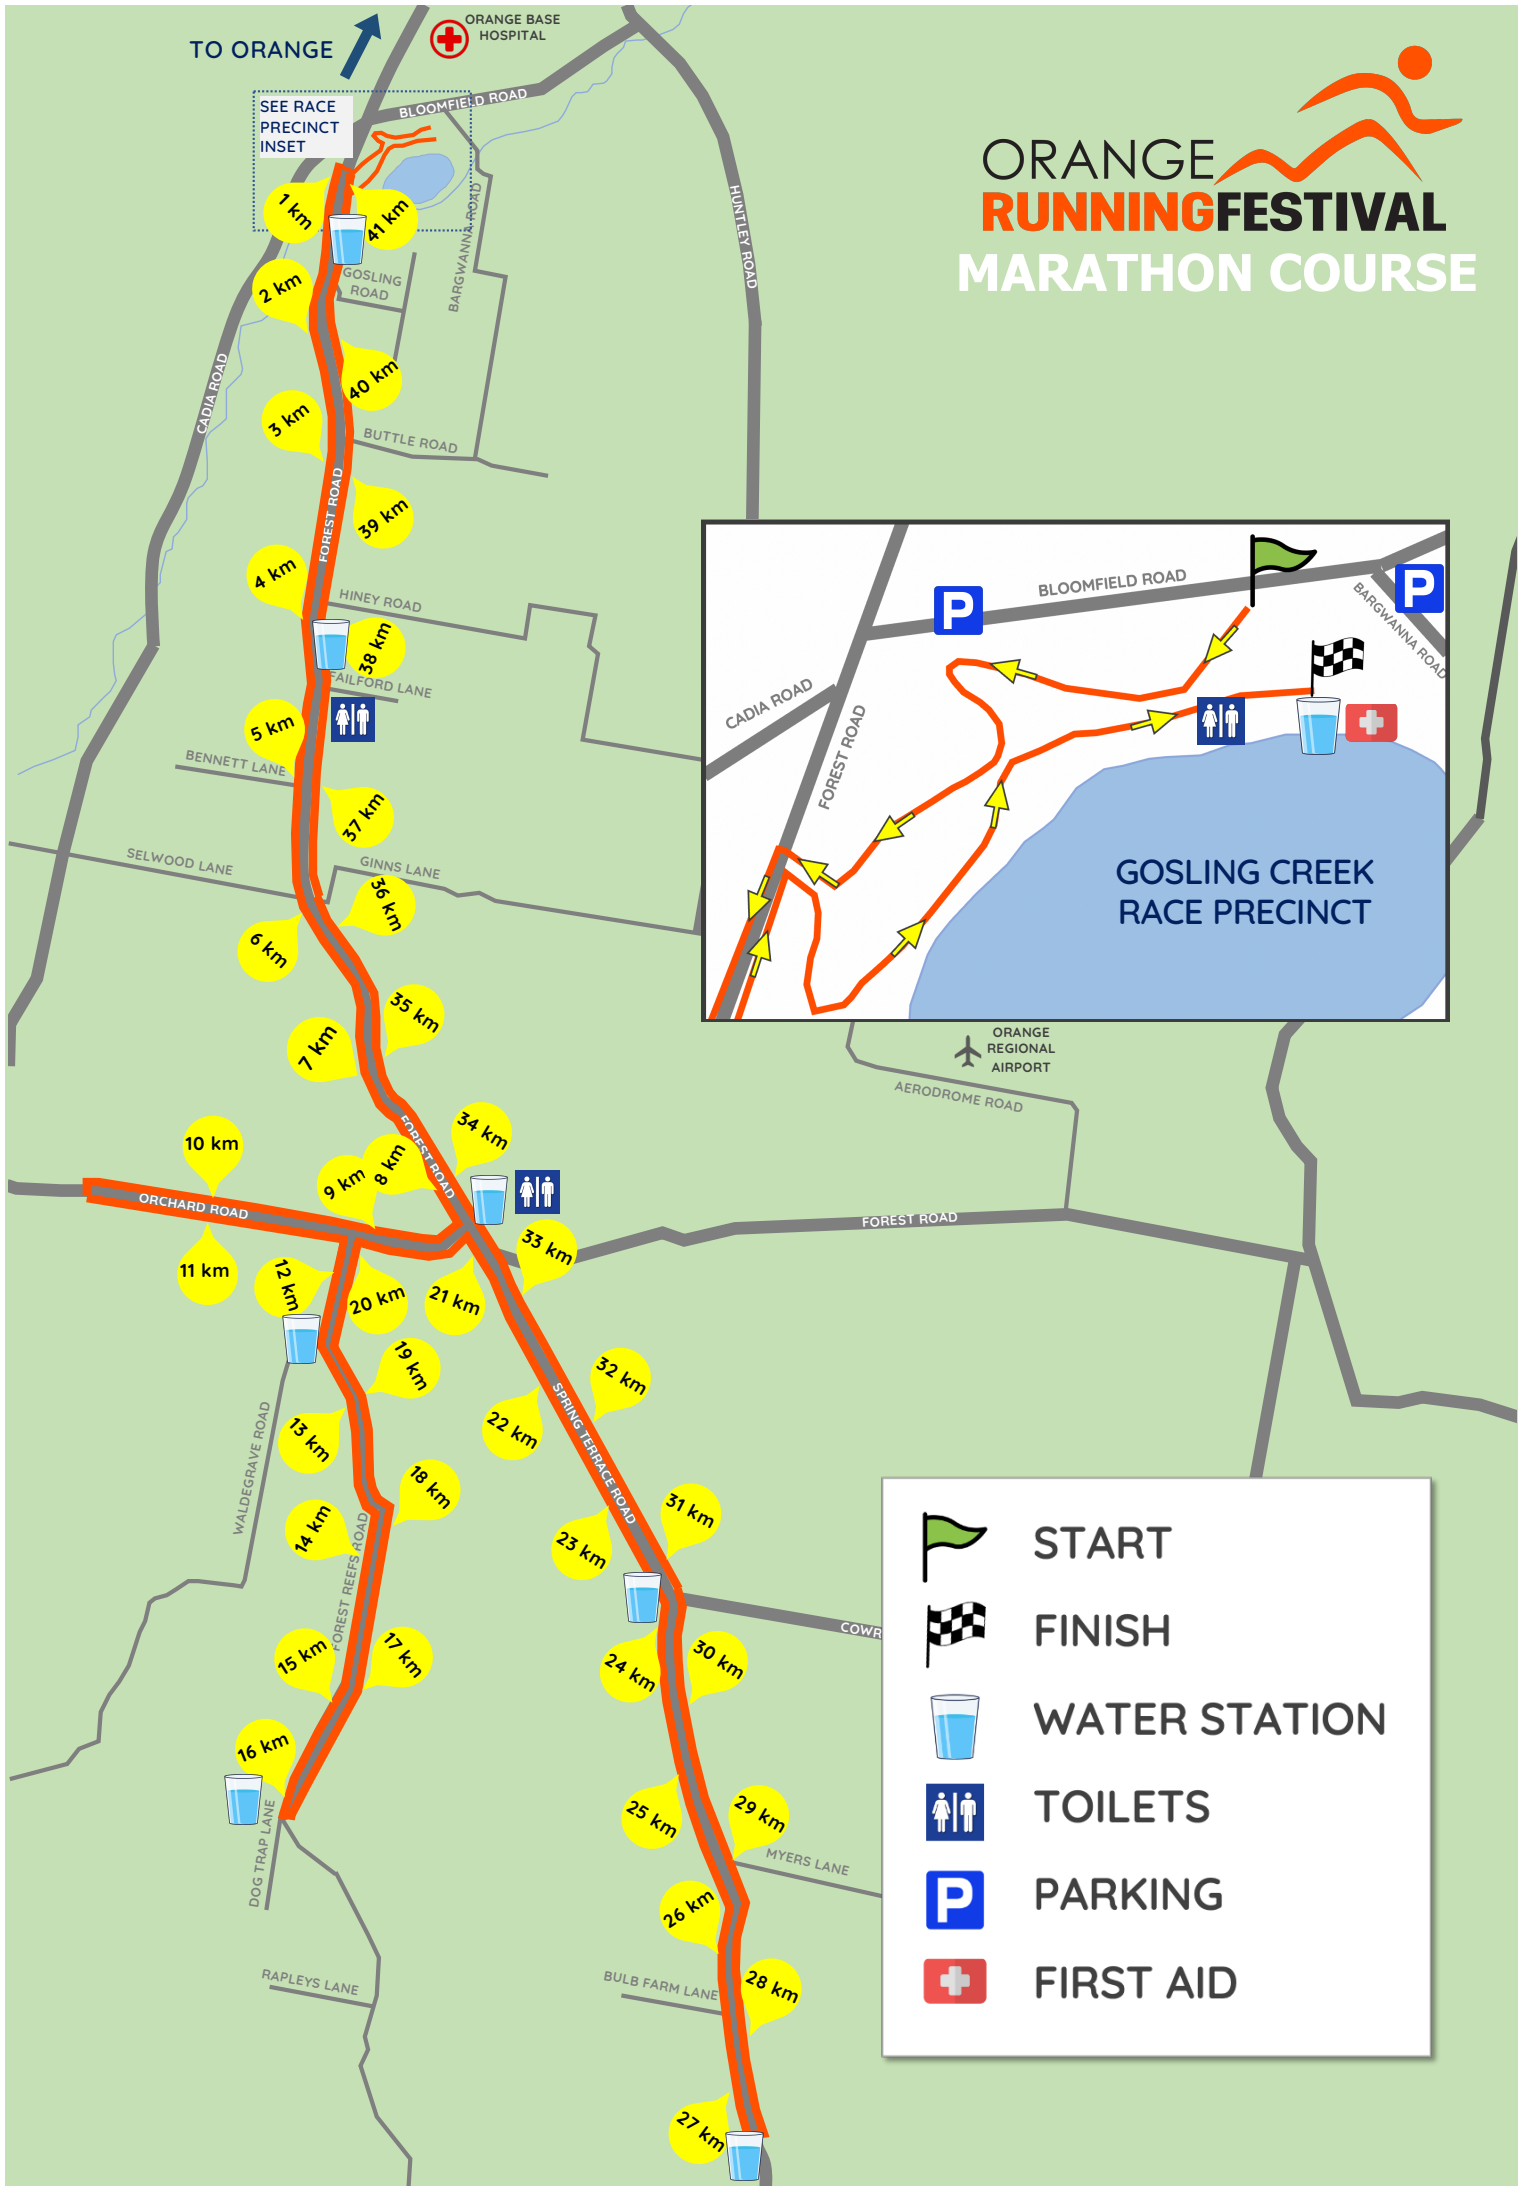

# ORANGE RUNNING FESTIVAL MARATHON COURSE

TO ORANGE

ORANGE BASE HOSPITAL

SEE RACE PRECINCT INSET

GOSLING CREEK RACE PRECINCT

ORANGE REGIONAL AIRPORT

-  START
-  FINISH
-  WATER STATION
-  TOILETS
-  PARKING
-  FIRST AID