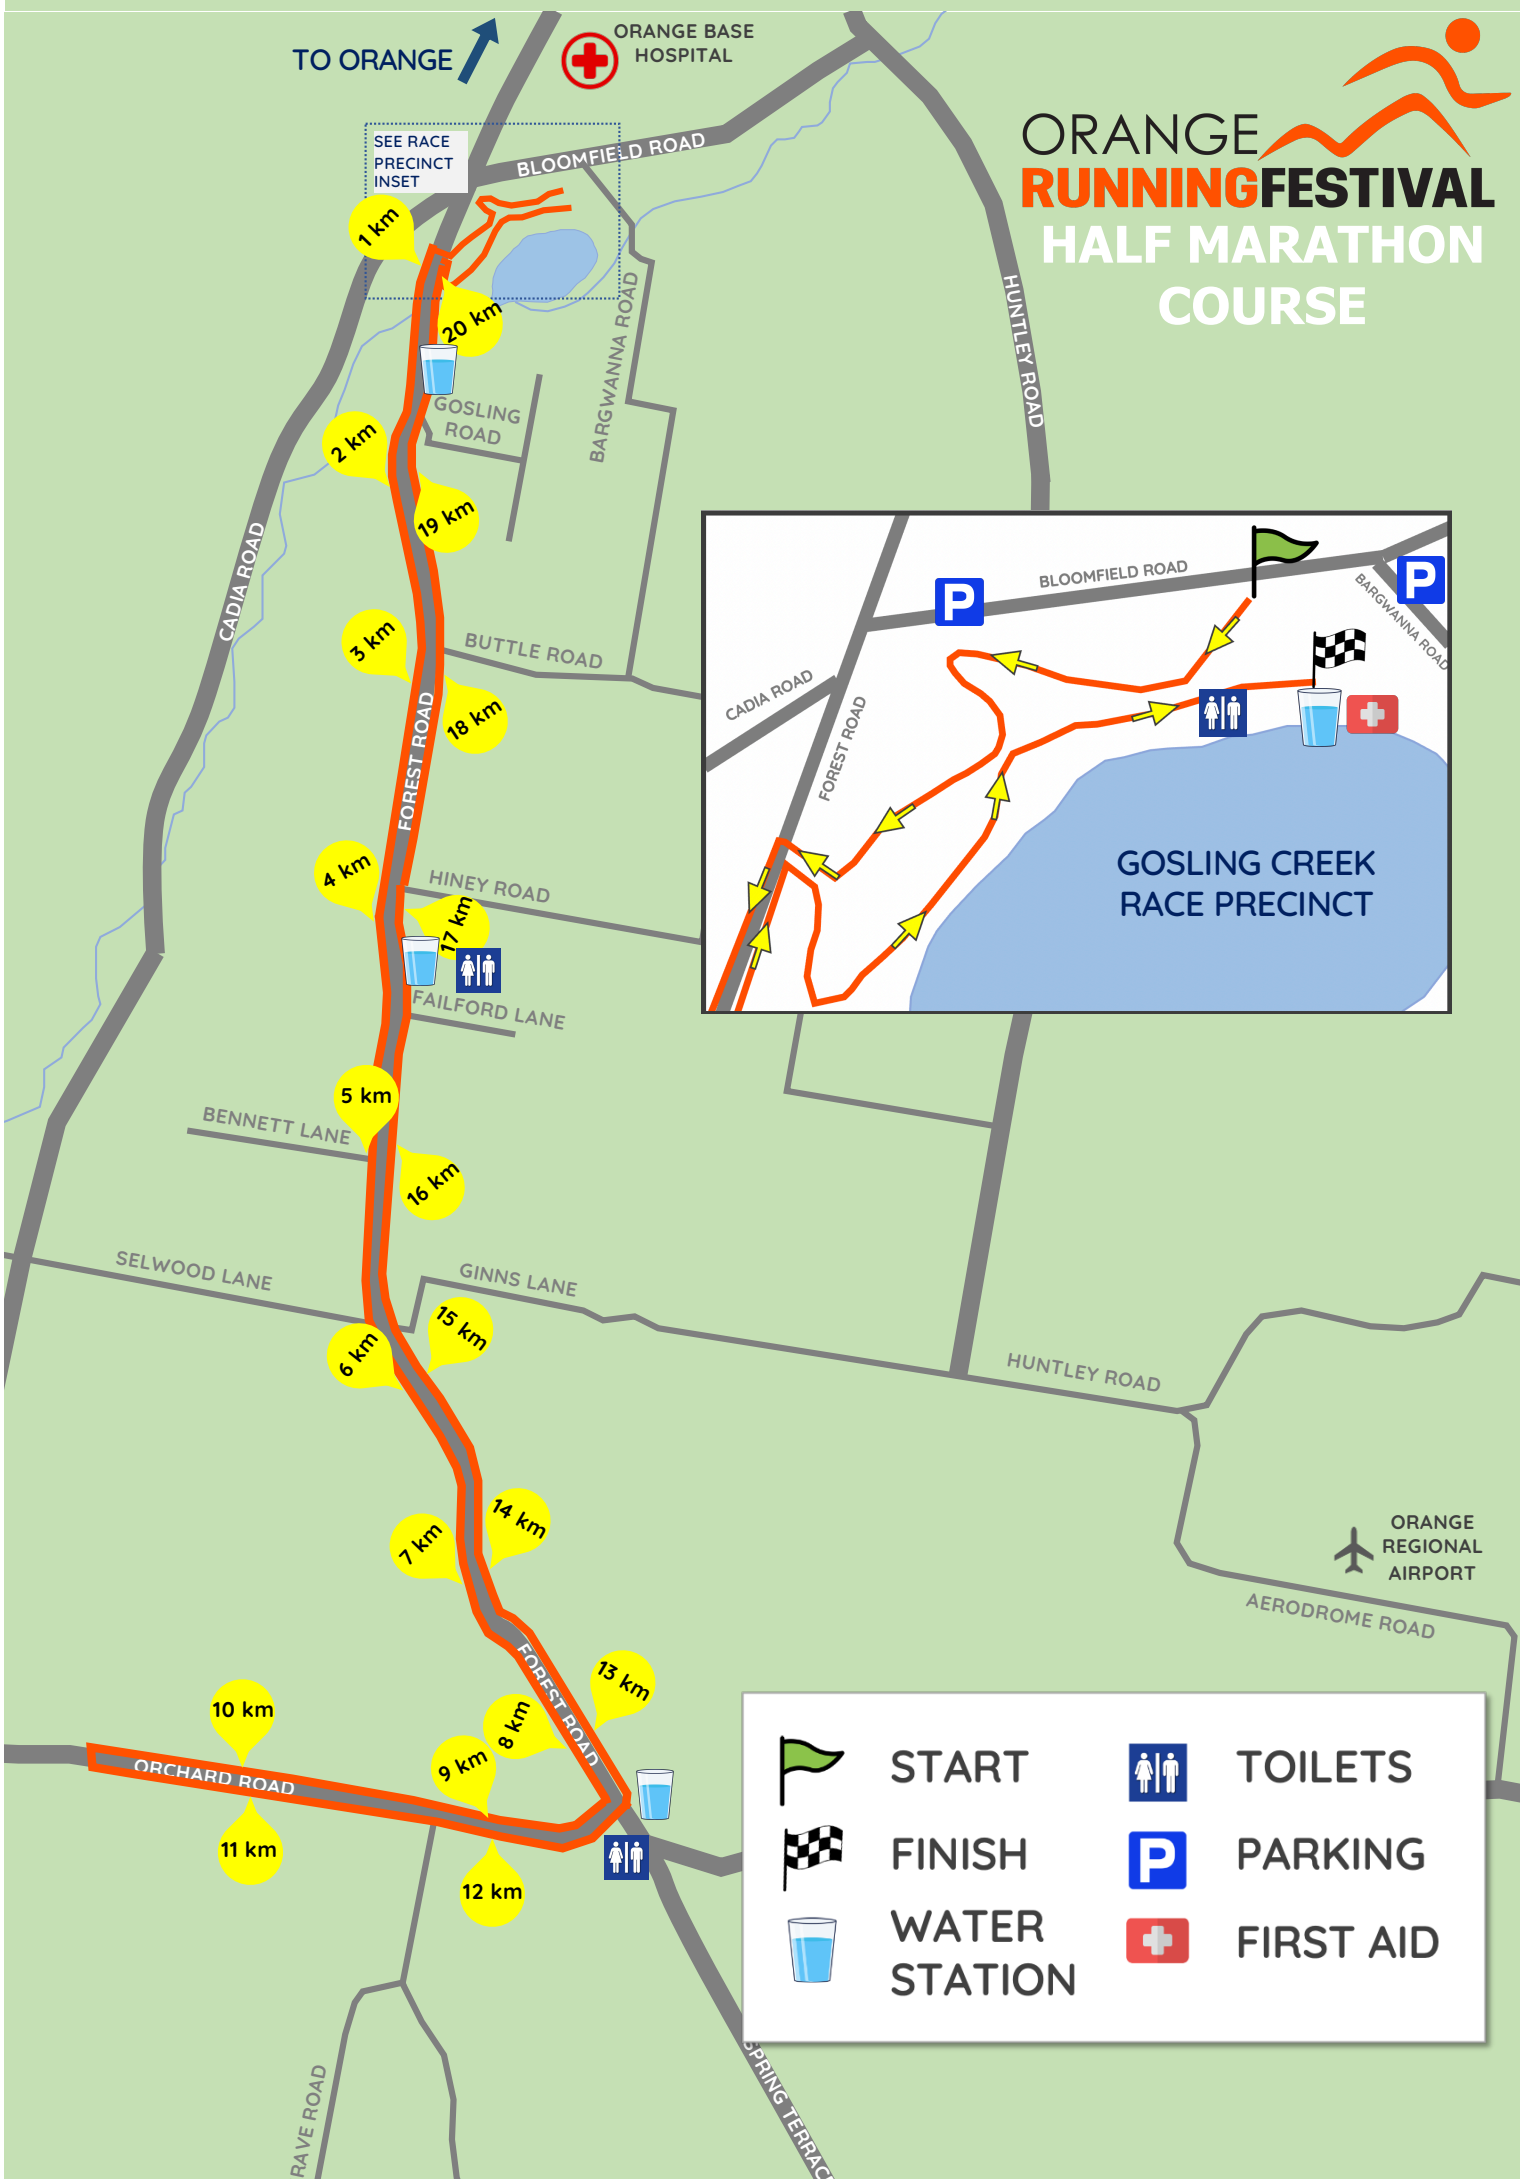

TO ORANGE

ORANGE BASE HOSPITAL

ORANGE **RUNNING**FESTIVAL HALF MARATHON COURSE

SEE RACE PRECINCT INSET

	START		TOILETS
	FINISH		PARKING
	WATER STATION		FIRST AID

CADIA ROAD

BLOOMFIELD ROAD

BARGWANNA ROAD

2 km

3 km

4 km

5 km

6 km

7 km

10 km

11 km

12 km

8 km

9 km

14 km

15 km

16 km

17 km

18 km

19 km

20 km