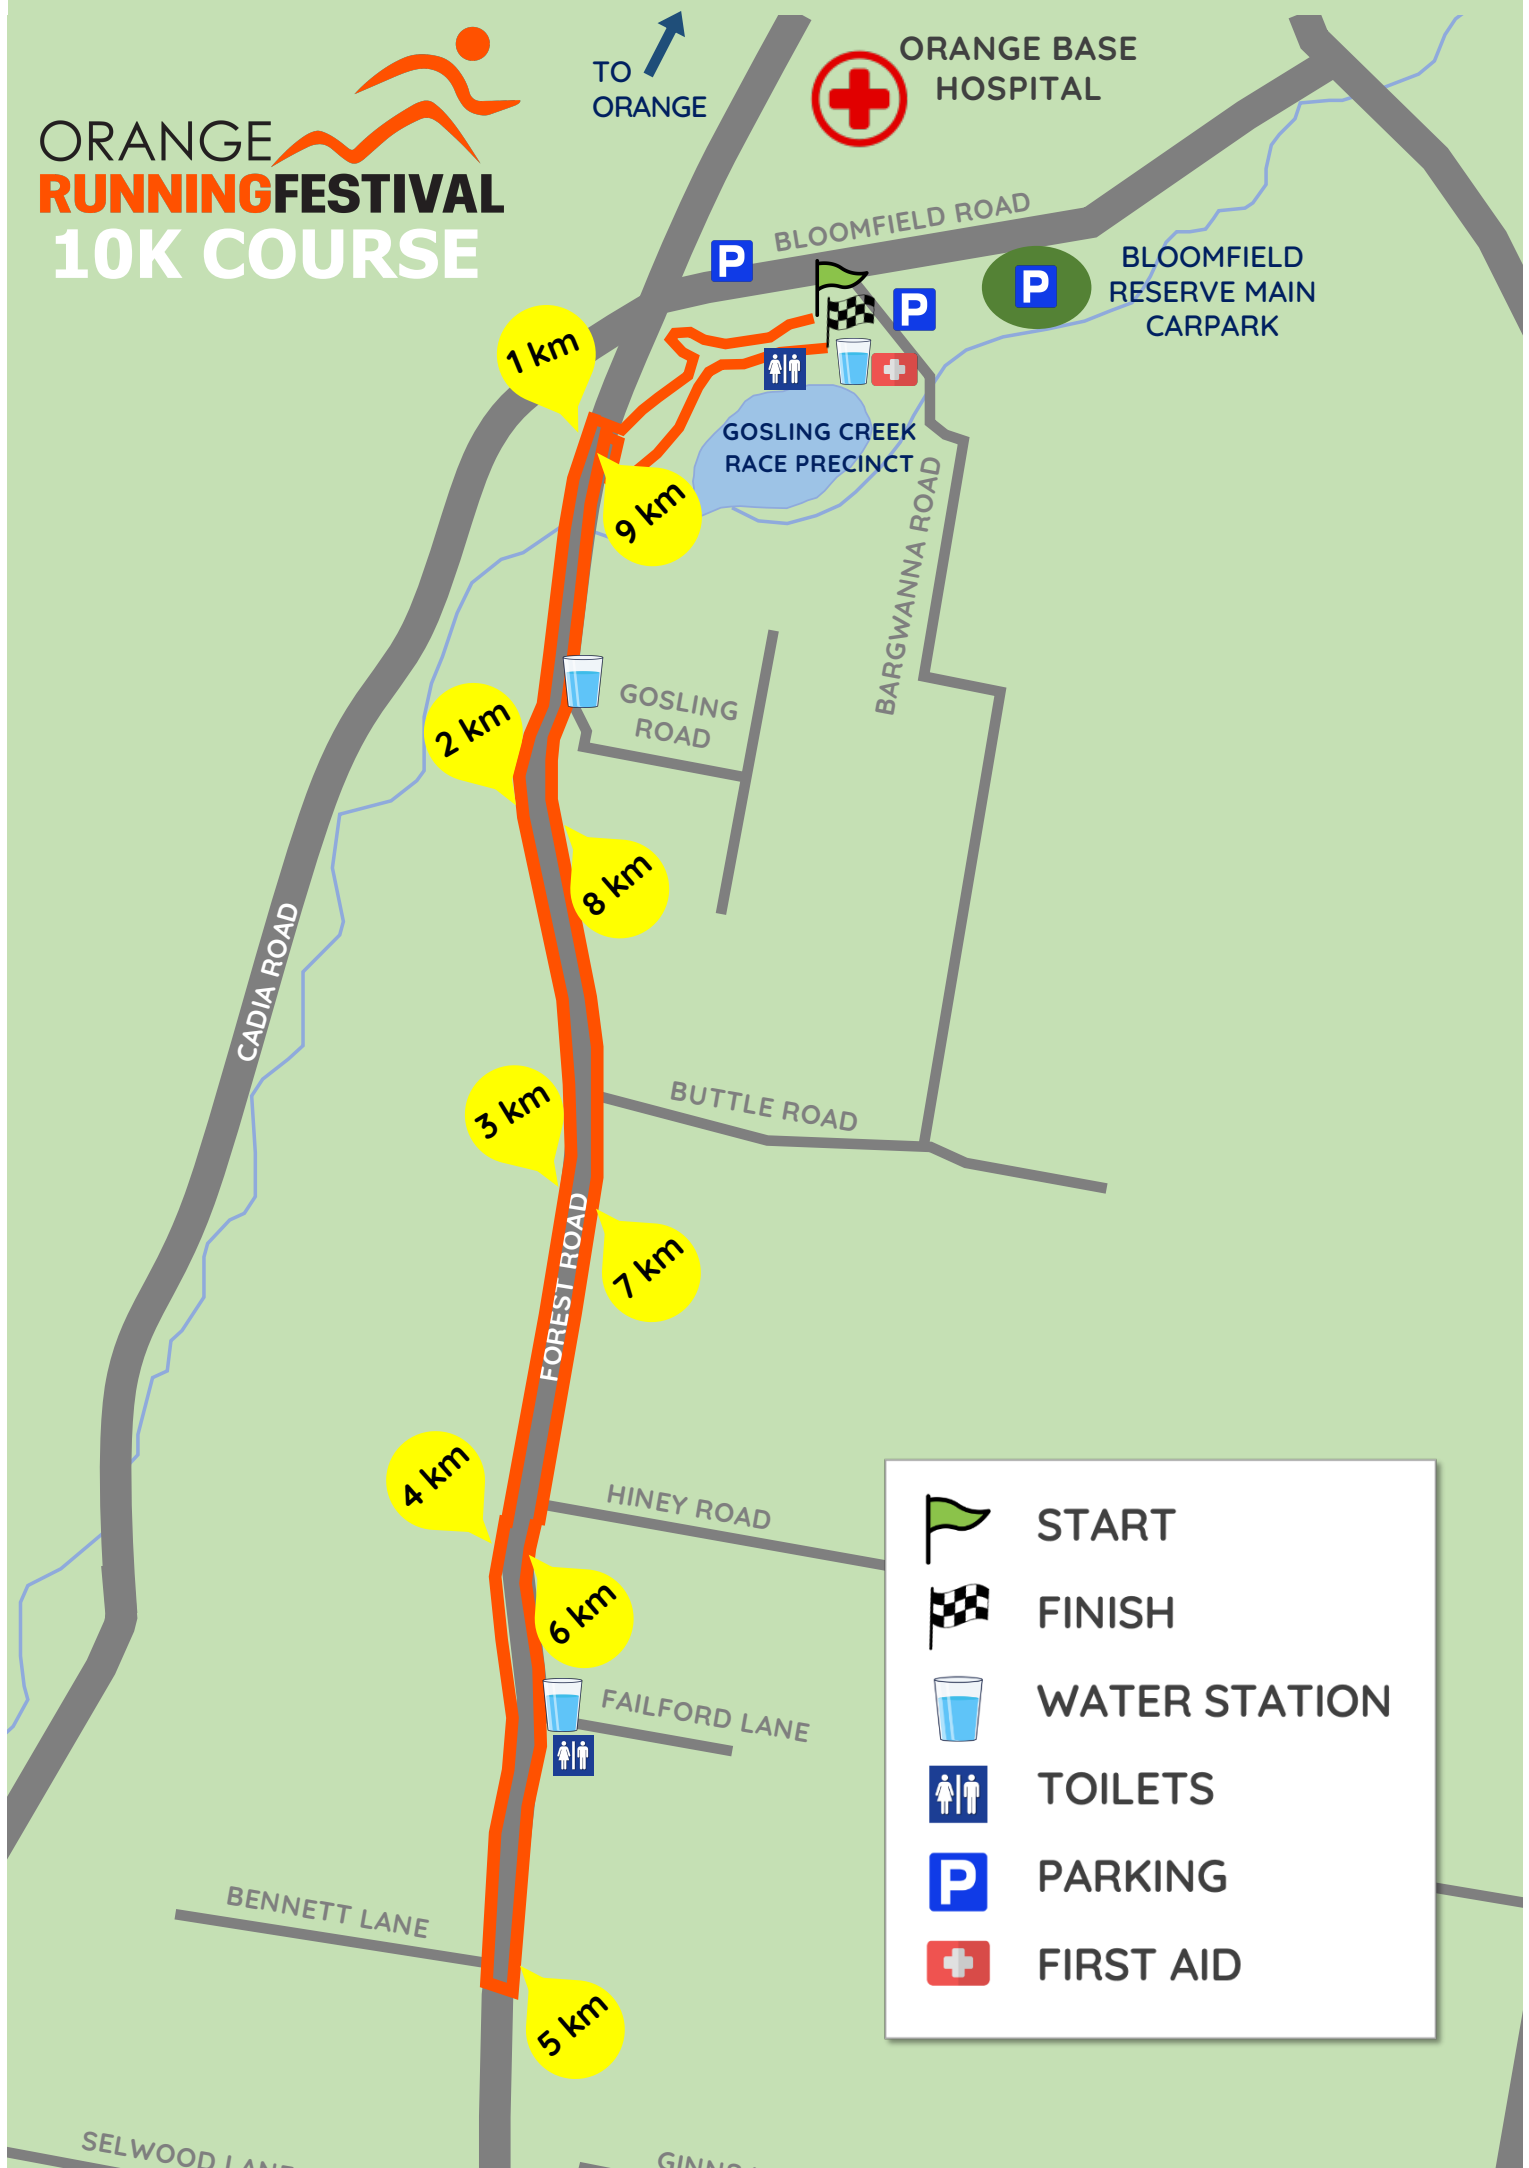

ORANGE RUNNING FESTIVAL 10K COURSE

TO ORANGE

ORANGE BASE HOSPITAL

BLOOMFIELD RESERVE MAIN CARPARK

GOSLING CREEK RACE PRECINCT

1 km

9 km

2 km

8 km

3 km

7 km

4 km

6 km

5 km

START

FINISH

WATER STATION

TOILETS

PARKING

FIRST AID