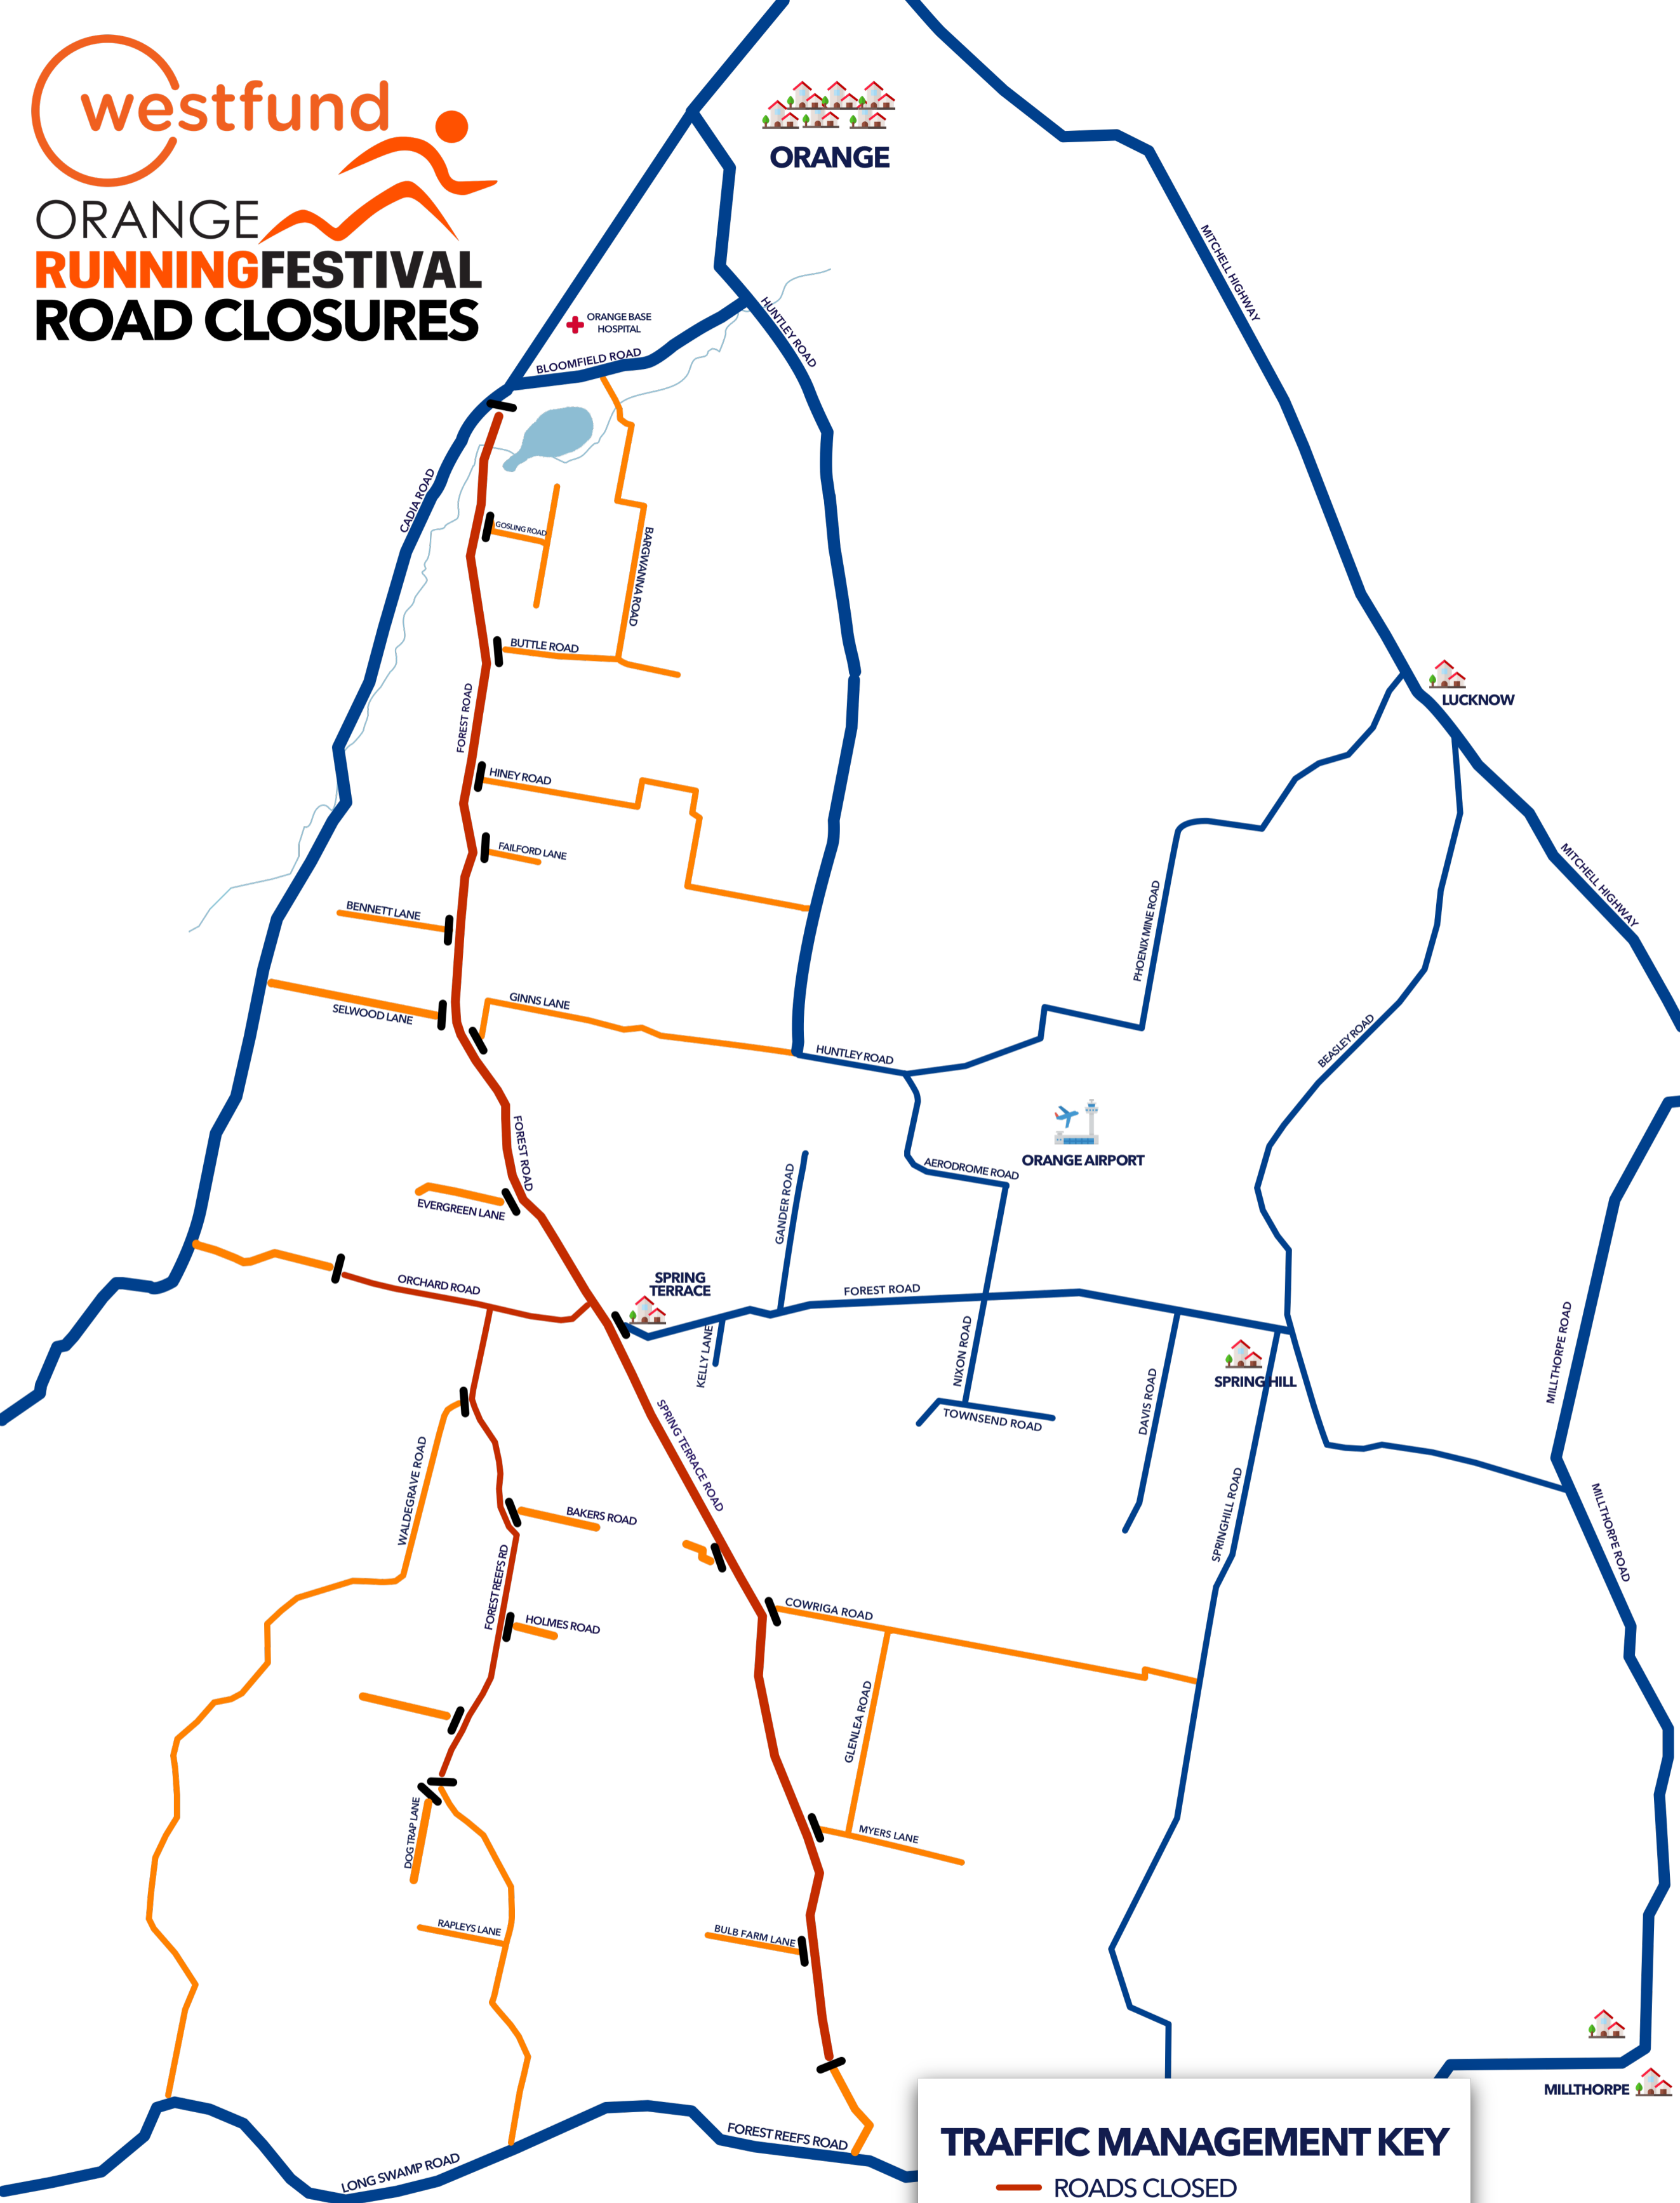

**westfund**  
**ORANGE**  
**RUNNING FESTIVAL**  
**ROAD CLOSURES**

**TRAFFIC MANAGEMENT KEY**

- ROADS CLOSED
- RESTRICTED ACCESS
- UNRESTRICTED ACCESS